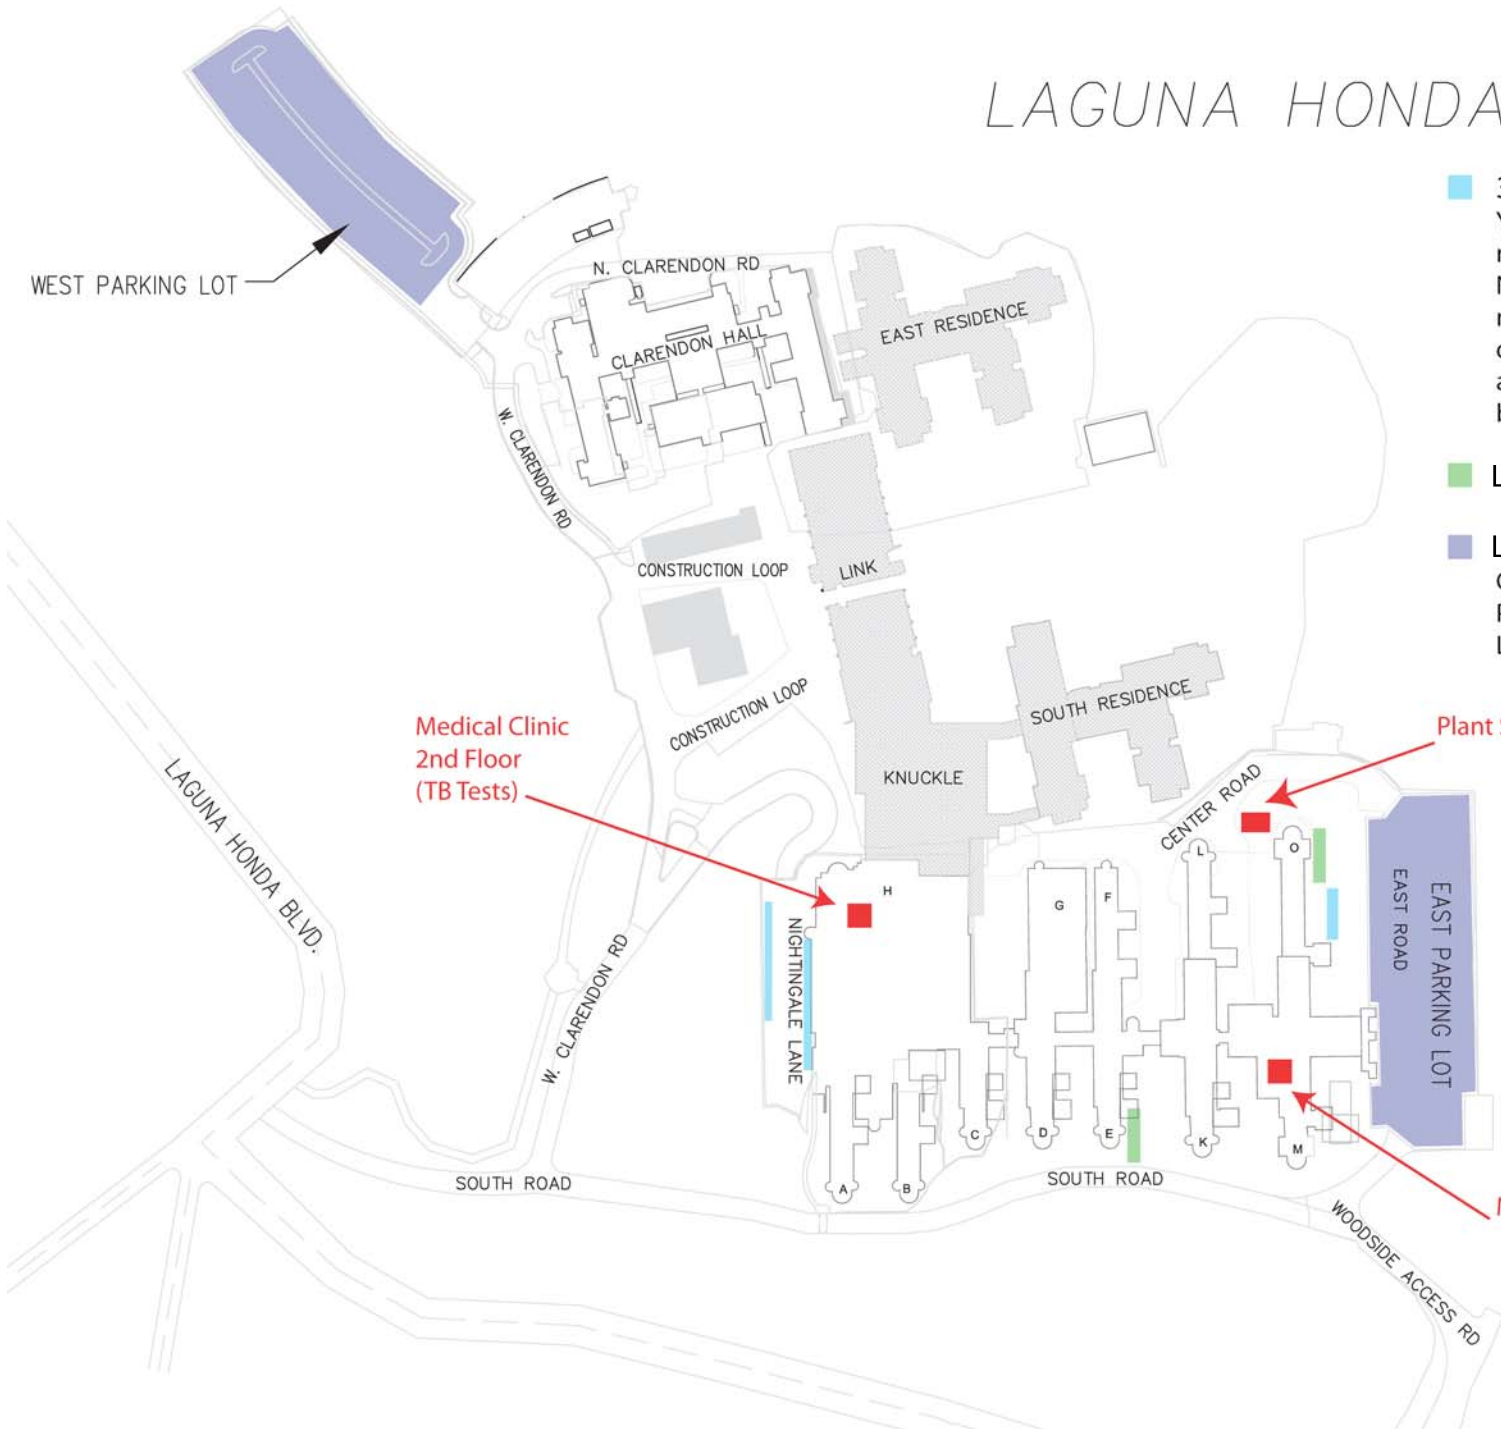

LAGUNA HONDA HOSPITAL

3 hour visitor parking
 You may park here until you receive your parking permit. Do Not park here once you have received your permit. The Sheriff on site runs license plate numbers and will ticket anyone who has been issued a LHH parking permit.

LHH Green permit only

LHH Purple permit.
 Green permits can park where Purple permit signs are posted if all LLH Green parking spots are taken.

Medical Clinic
 2nd Floor
 (TB Tests)

Plant Services Trailer (Badges)

M7 after hours TB tests